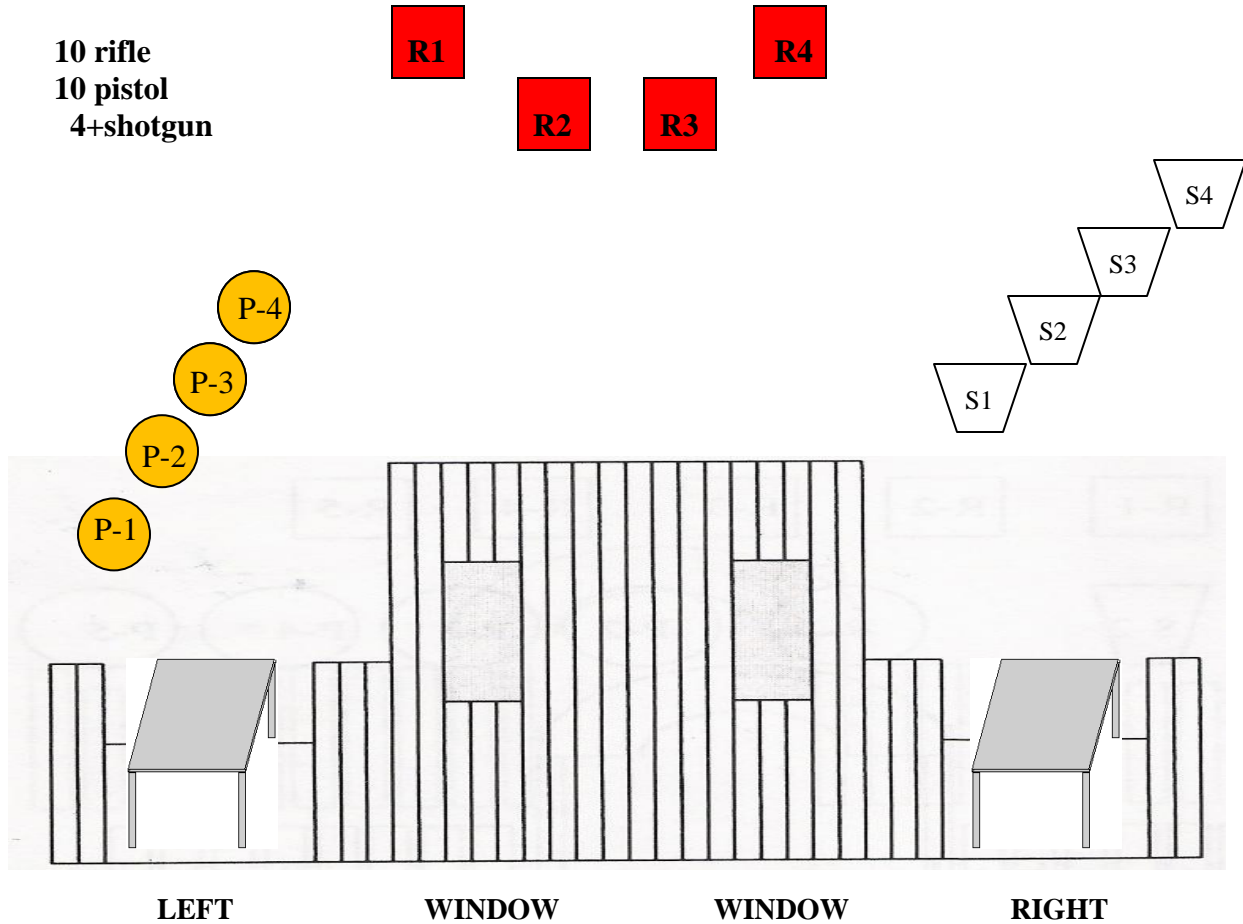

STAGE SEVEN

10 rifle
10 pistol
4+shotgun

Start Position: Standing at right fence/table with shotgun in hand. Pistols loaded with 5 rounds each and holstered. Rifle loaded with 10 rounds staged at right fence/table.

At Signal: With shotgun engage the 4 shotgun targets any order. Make shotgun safe. With rifle move to either window and engage R1 thru R4 in a 10 round progressive sweep starting on either end. Make rifle safe at left fence/table. With first pistol engage P1 thru P4 in a 10 round progressive sweep starting on either end.